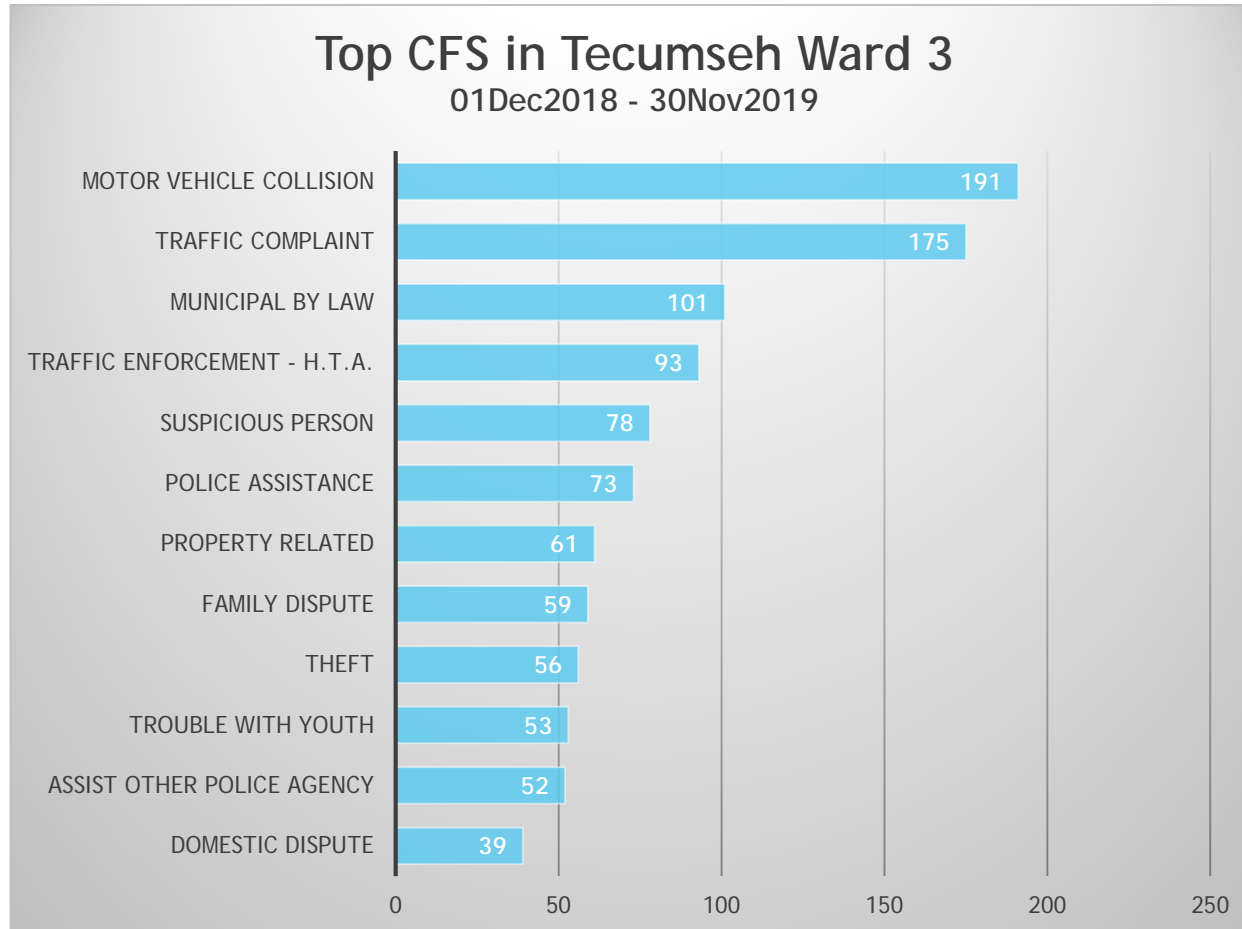

Town of Tecumseh

Policing Survey Review

Detachment Focus

Detachment Focus:

- ▶ Sexual Violence and Harassment
- ▶ Big Four - Distracted Driving, Aggressive Driving, Impaired Driving, and Lack of Safety Restraint use
- ▶ Youth At-Risk
- ▶ Drug/Substance Abuse
- ▶ Human Trafficking

Tecumseh PSB Priorities

- ▶ Community Policing
- ▶ Park Watch
- ▶ Dedicated Foot Patrol
- ▶ High School Resource Officers

Top Calls for Service - WARD 1

Top Calls for Service - WARD 2

Top Calls for Service - WARD 3

Top Calls for Service - WARD 4/5