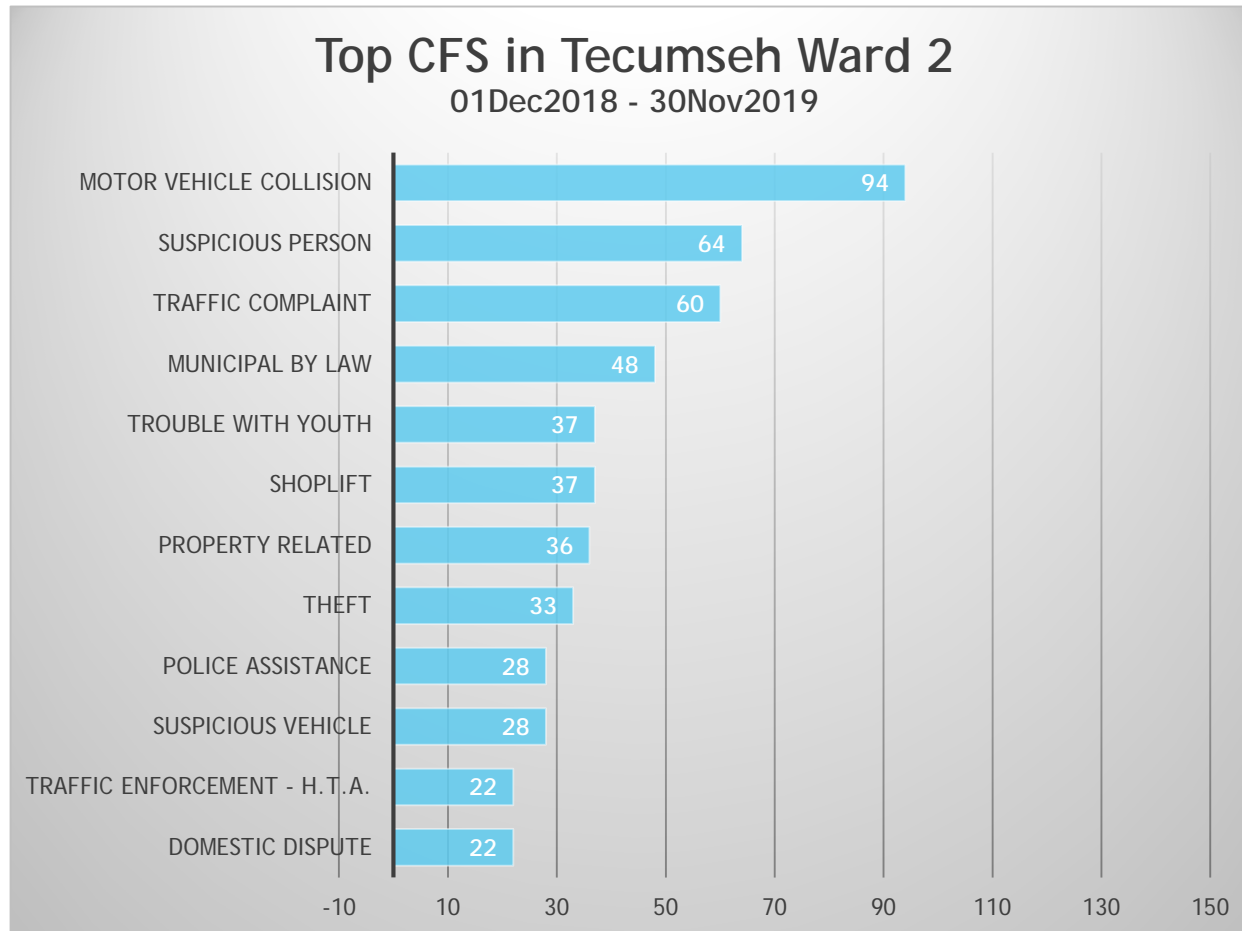

Top Calls for Service - WARD 2