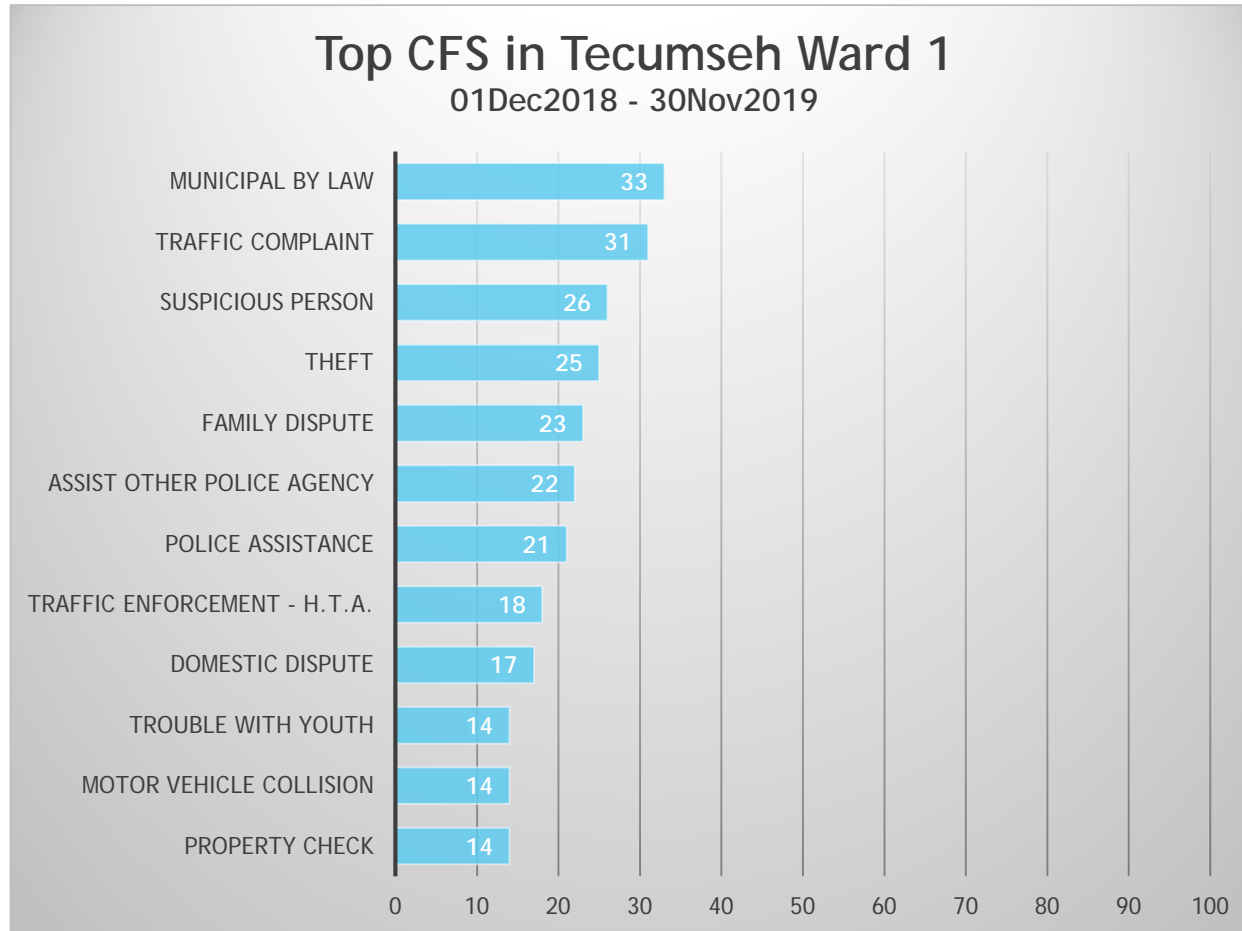

Top Calls for Service - WARD 1