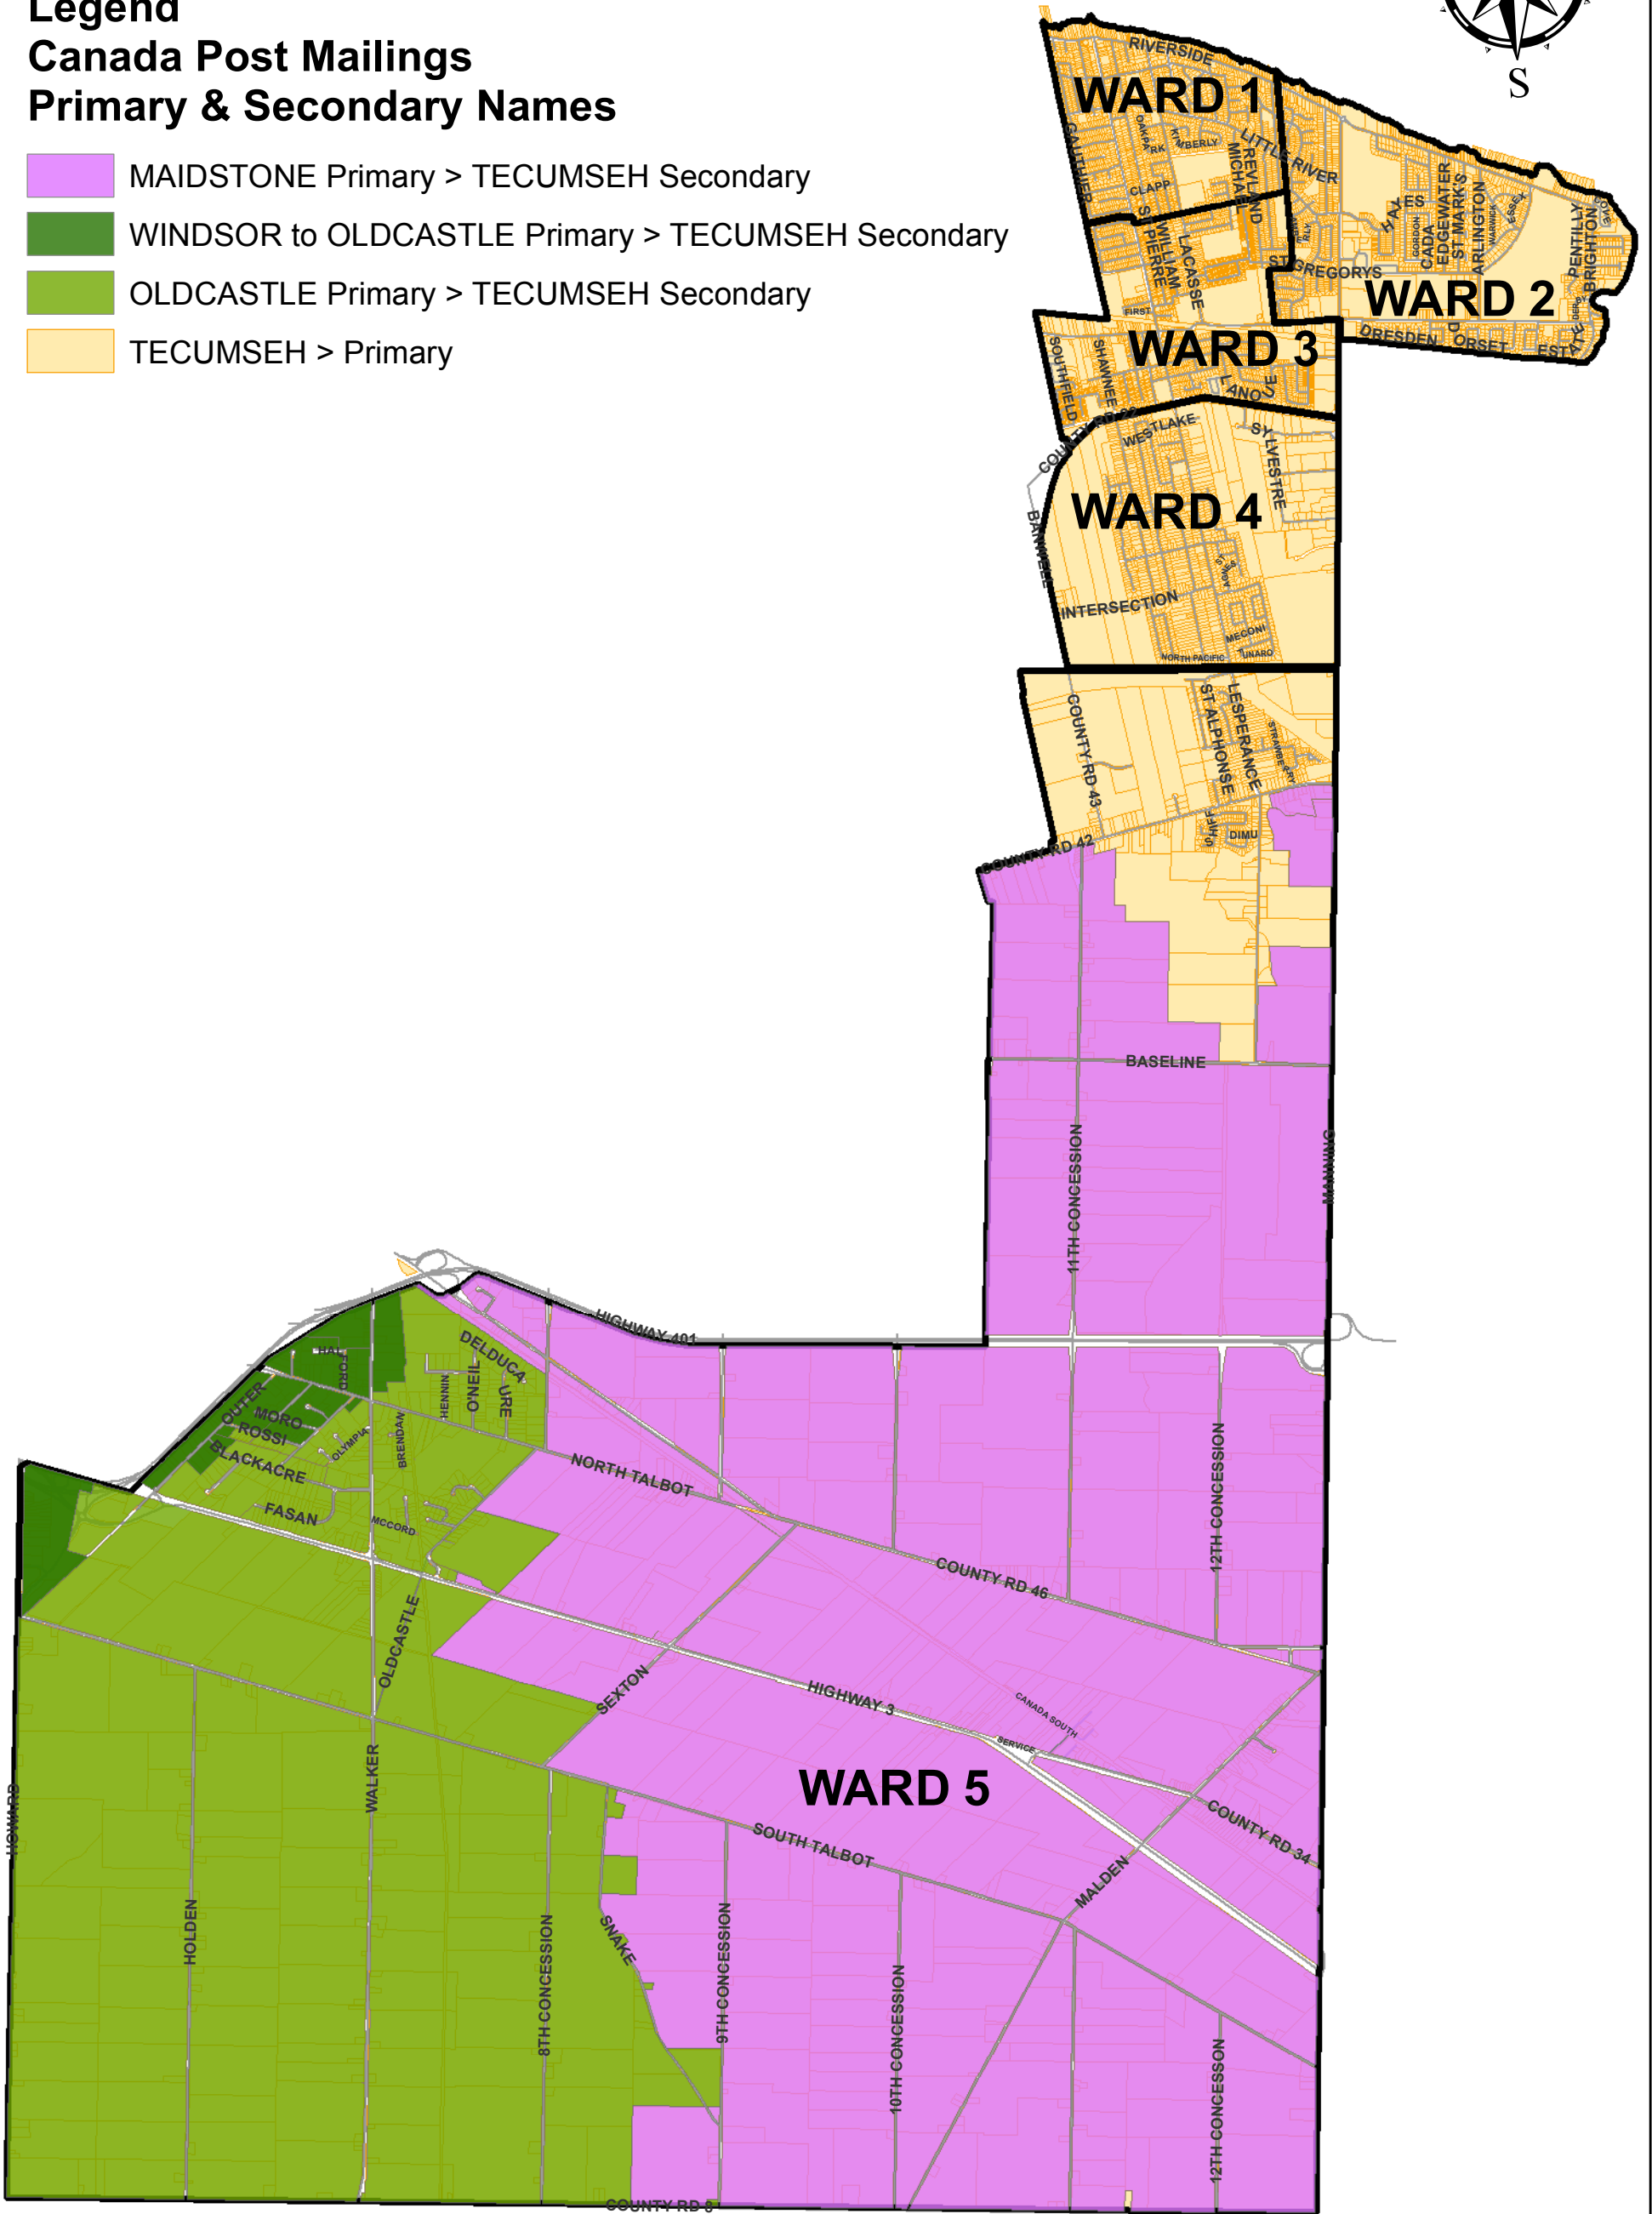

Legend

Canada Post Mailings

Primary & Secondary Names

- MAIDSTONE Primary > TECUMSEH Secondary
- WINDSOR to OLDCASTLE Primary > TECUMSEH Secondary
- OLDCASTLE Primary > TECUMSEH Secondary
- TECUMSEH > Primary

Work Done:	Author: jkel
	SF
	Date: 9/2/2020
	Scale: NTS

CANADA POST

Postal Code and Name Updates

PROJECT No. _____

SHEET No. **1 of 1**