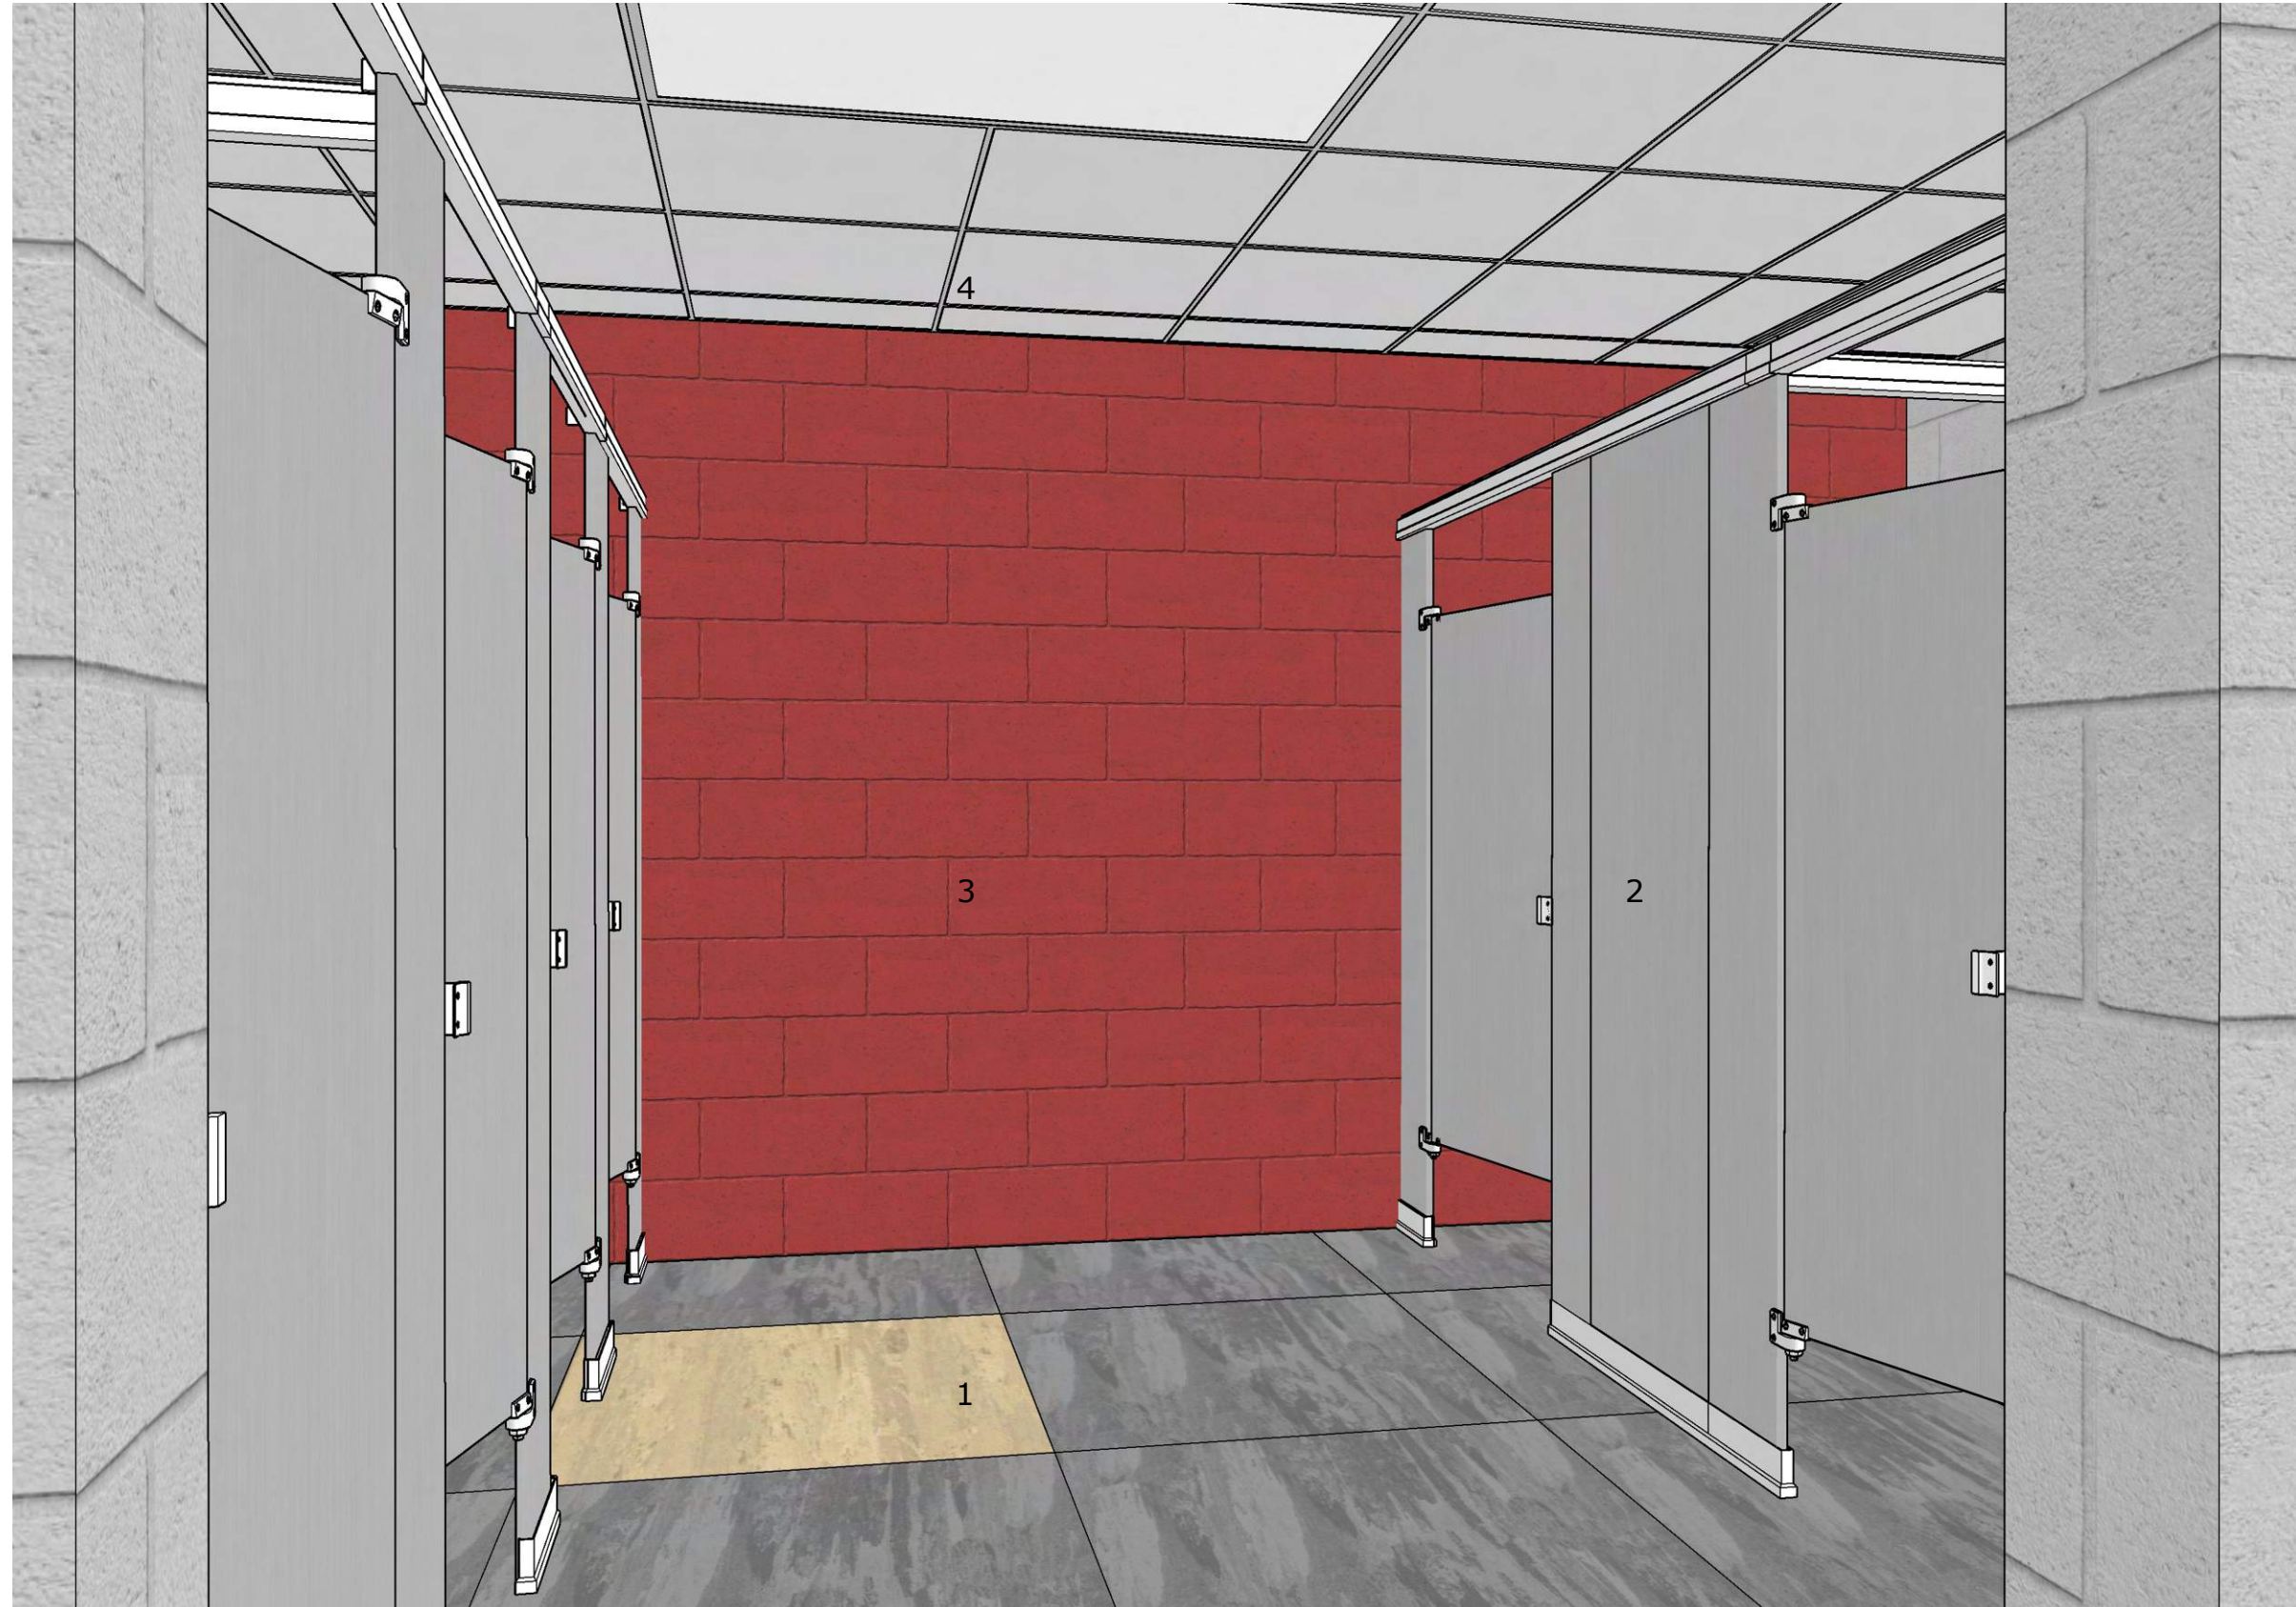

MATERIAL LEGEND

- 1. RUBBER FLOORING
- 2. STAINLESS STEEL COUNTER
- 3. STAINLESS STEEL FAUCET/ SINK
- 4. MIRROR
- 5. PLAM
- 6. ACOUSTIC CEILING TILE
- 7. PAINTED CONCRETE BLOCK
- 8. STAINLESS STEEL PARTITION

MATERIAL LEGEND

- 1. RUBBER FLOORING
- 2. STAINLESS STEEL PARTITION
- 3. PAINTED CONCRETE BLOCK
- 4. ACOUSTIC CEILING TILE

MATERIAL LEGEND

- 1. LUXURY VINYL FLOORING
- 2. RUBBER FLOOR BASE
- 3. MANUAL WINDOW SHADES
- 4. 2'x2' ACOUSTIC CEILING TILES
- 5. PLAM CABINETS w/ QUARTZ COUNTER AND BACKSPLASH