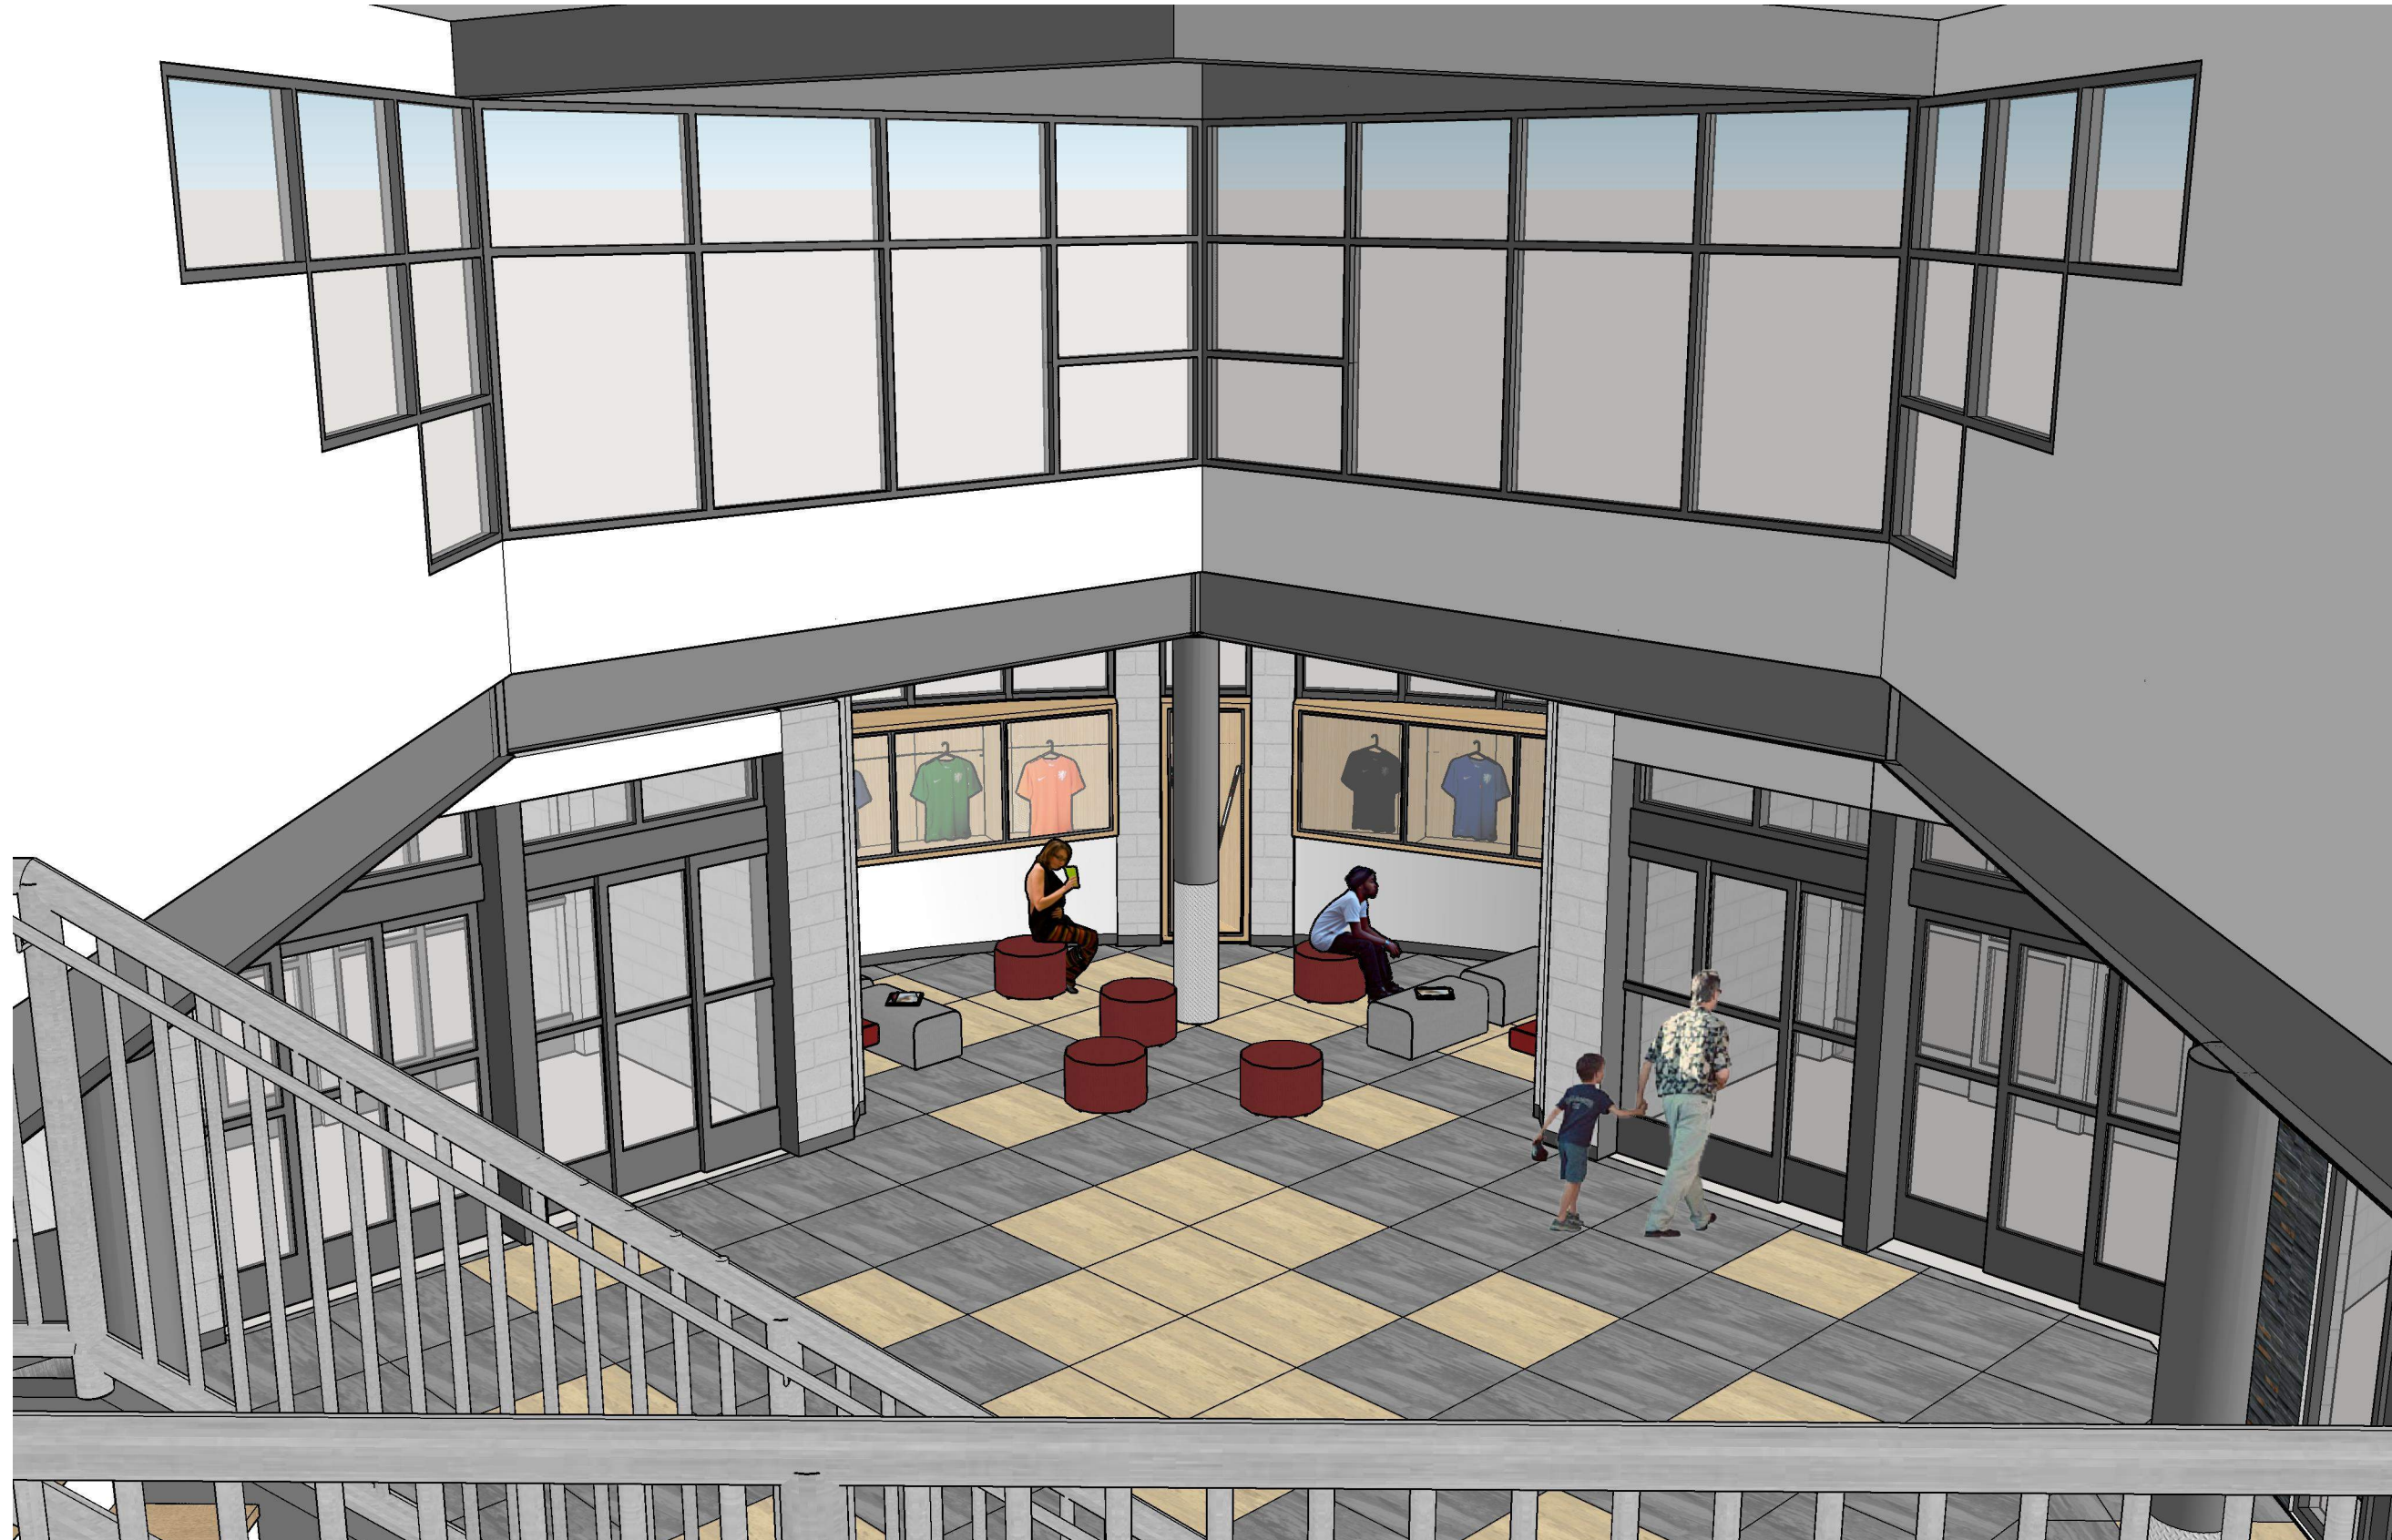

MATERIAL LEGEND

- 1. RUBBER FLOORING
- 2. STAINLESS STEEL PARTITION
- 3. PAINTED CONCRETE BLOCK
- 4. ACOUSTIC CEILING TILE

MATERIAL LEGEND

- 1. LUXURY VINYL FLOORING
- 2. RUBBER FLOOR BASE
- 3. MANUAL WINDOW SHADES
- 4. 2'x2' ACOUSTIC CEILING TILES
- 5. PLAM CABINETS w/ QUARTZ COUNTER AND BACKSPLASH