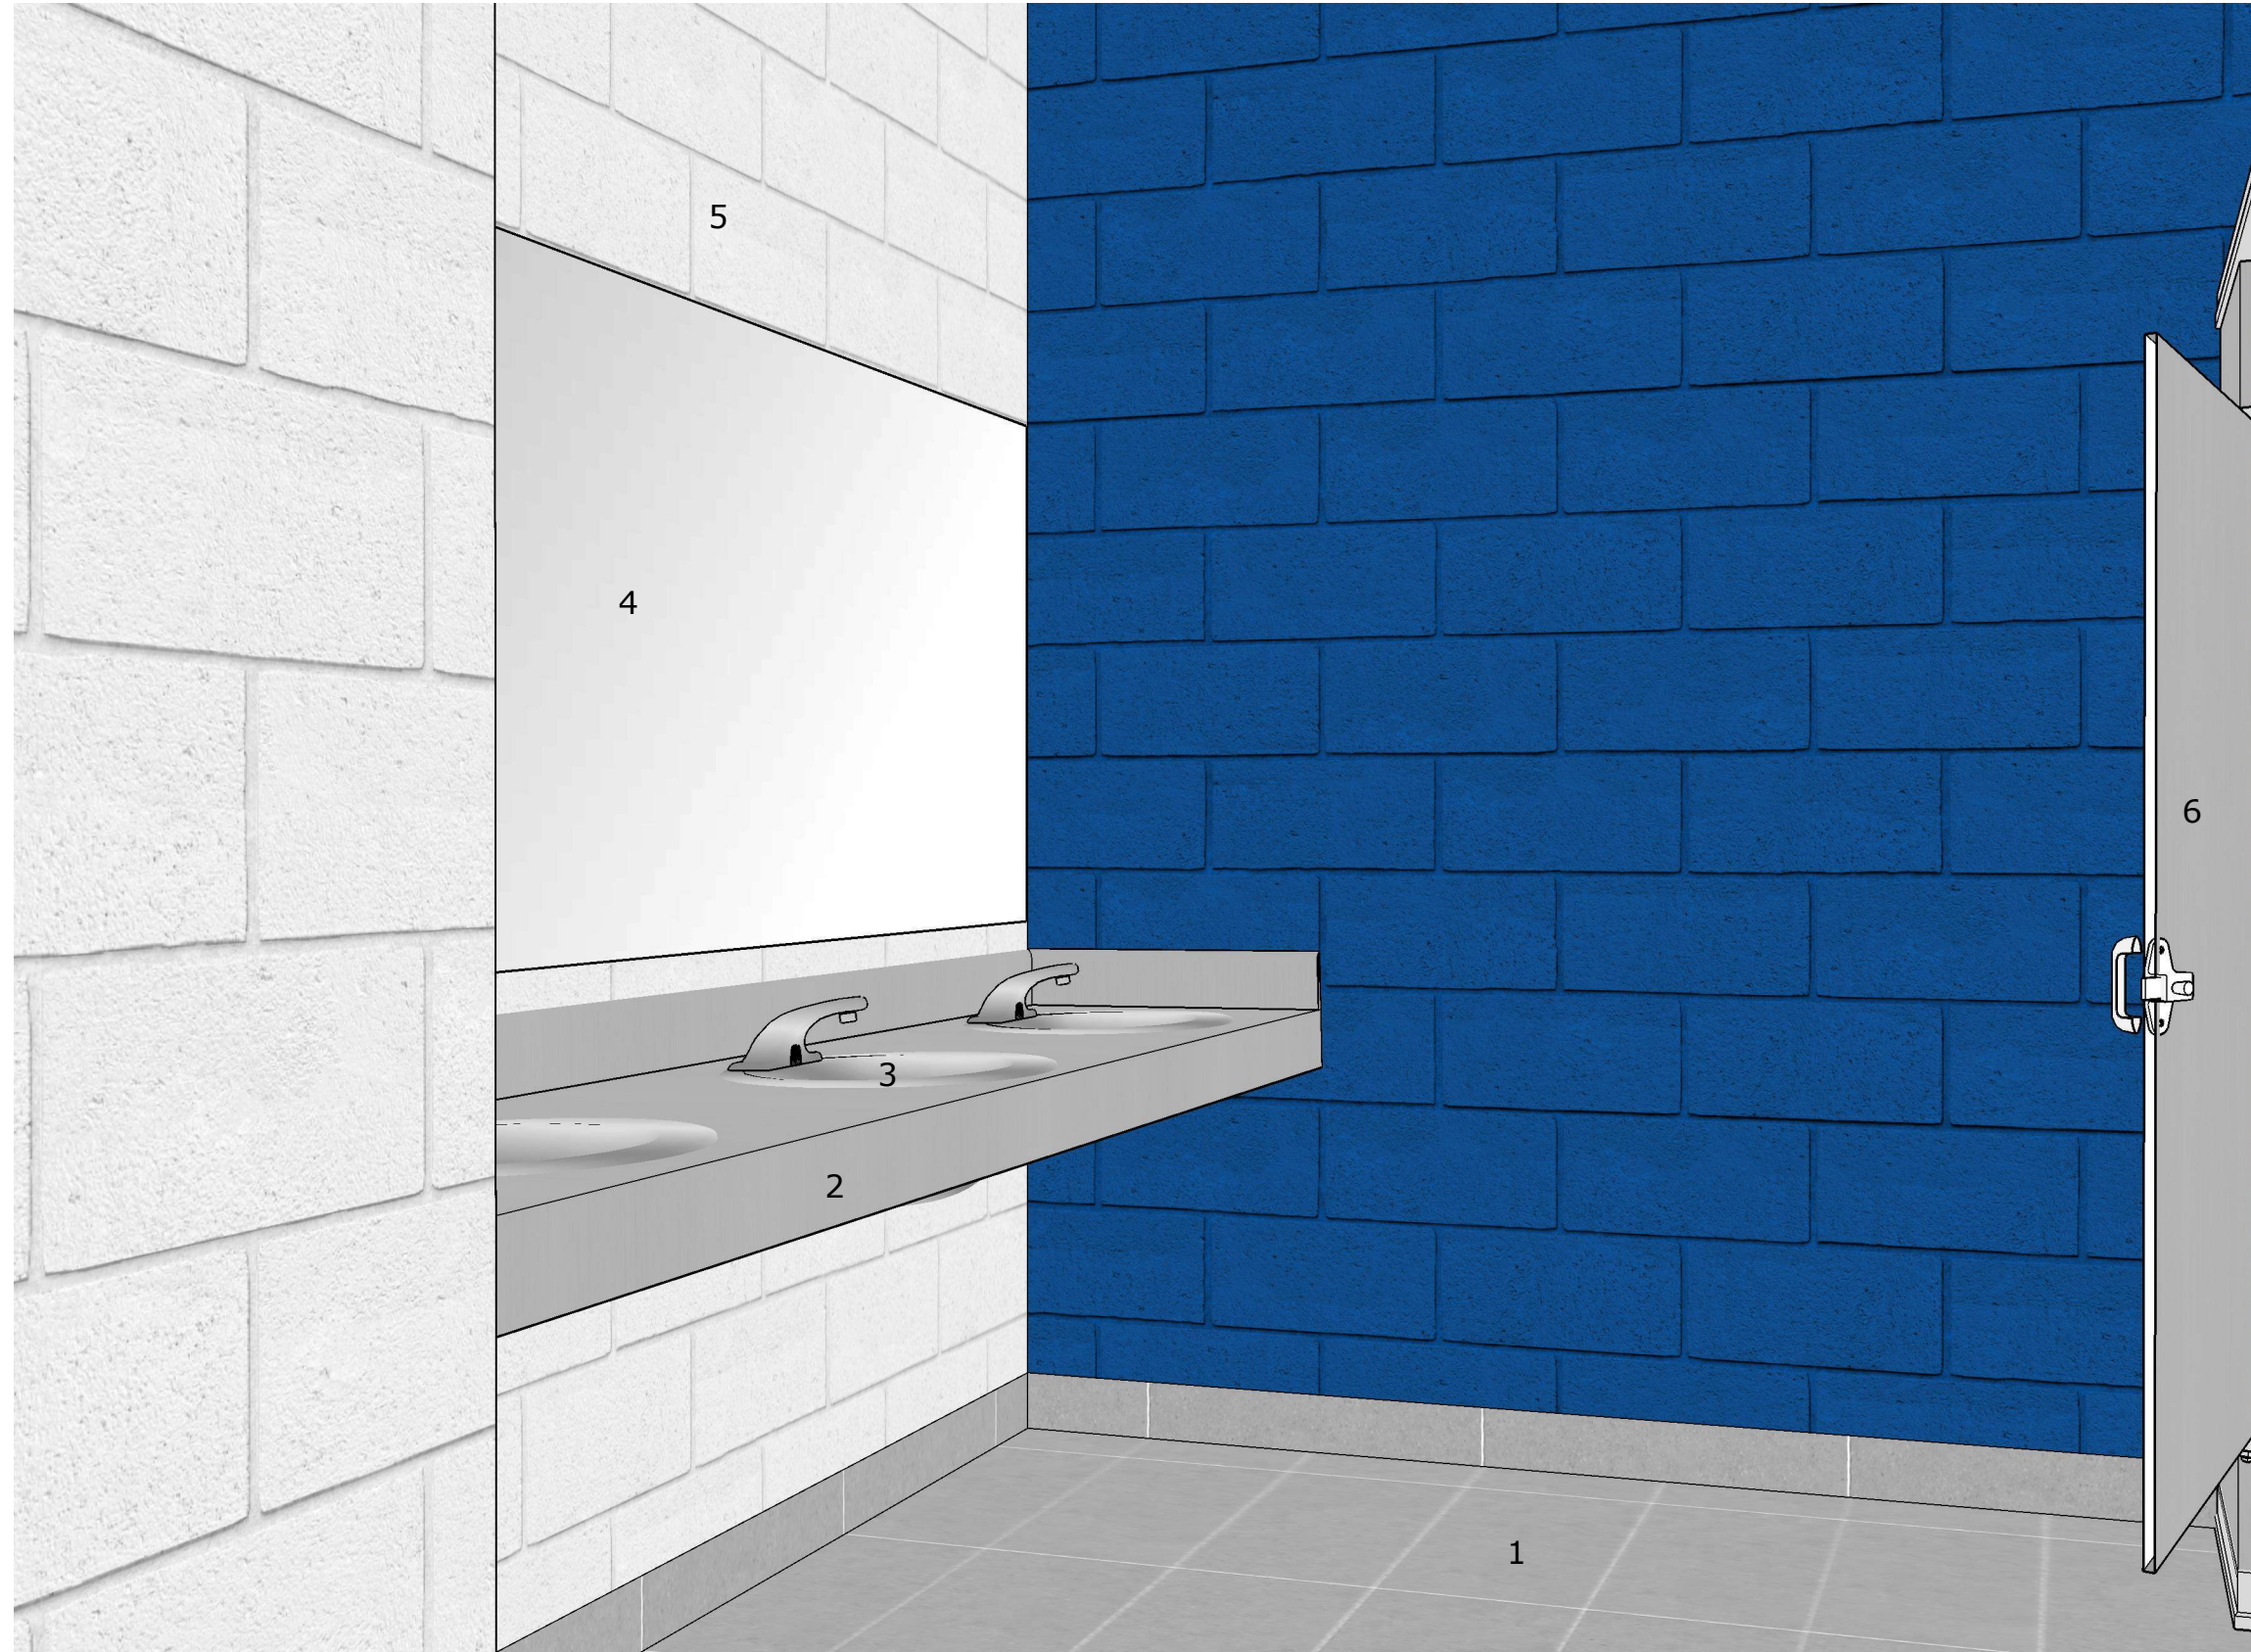

MATERIAL LEGEND

- 1. RUBBER FLOORING
- 2. STAINLESS STEEL COUNTER
- 3. STAINLESS STEEL FAUCET/ SINK
- 4. MIRROR
- 5. PLAM
- 6. ACOUSTIC CEILING TILE
- 7. PAINTED CONCRETE BLOCK
- 8. STAINLESS STEEL PARTITION

MATERIAL LEGEND

- 1. RUBBER FLOORING
- 2. STAINLESS STEEL PARTITION
- 3. PAINTED CONCRETE BLOCK
- 4. ACOUSTIC CEILING TILE

MATERIAL LEGEND

- 1. LUXURY VINYL FLOORING
- 2. RUBBER FLOOR BASE
- 3. MANUAL WINDOW SHADES
- 4. 2'x2' ACOUSTIC CEILING TILES
- 5. PLAM CABINETS w/ QUARTZ COUNTER AND BACKSPLASH